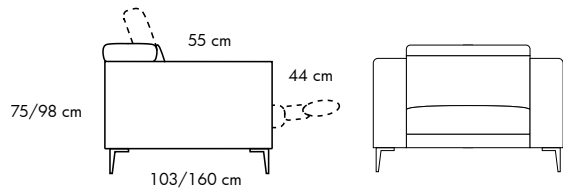

METAL STRUCTURE WITH DOUBLE HORIZONTAL BAR CHASSIS (MAXIMUM RIGIDITY), OTHER PARTS AND FIXED MODULES IN DM BOARD AND SOLID WOOD TUFTED. RECLINING MECHANISM. SMART TOUCH BUTTON WITH STATIC AND ELECTROMAGNETIC PROTECTION. DE LUXE PUSH BUTTON WITH SMART USB (5V AND 7,5V). TRIPLE WEBBING SUSPENSION SYSTEM (90% COVERED SPACE) WITH LOW DEFORMATION ELASTIC BANDS (5%). KONFORT KOO® SEAT, WITH ANTI-SINKING TECHNOLOGY, COMBINATION OF 35 kg POLYURETHANE WITH POCKET SPRING BLOCK. WITH A BLOCK OF POCKET SPRINGS (256 SPRINGS PER m²), COVERED WITH POLYESTER FIBER. BACKREST IN 25 kg SUPER SOFT, COVERED WITH POLYESTER FIBER, EQUIPPED WITH ELECTRONICALLY CONTROLLED MOVEMENT. 30 kg POLYURETHANE ARMS. HARD, COVERED WITH POLYESTER FIBER.

BRAZO STANDARD / STANDARD ARM M (22 cm)  
BRAZO OPCIONAL / OPTIONAL ARM S (17 cm)

**B401** - SILLÓN RELAX 3P 93 cm  
**B4F01** - SILLÓN FIJO 93 cm

**B421** - PUF 60 x 60 x 43 cm  
**B423** - PUF 103 x 72 x 43 cm  
**B459** - PUF 103 x 103 x 43 cm